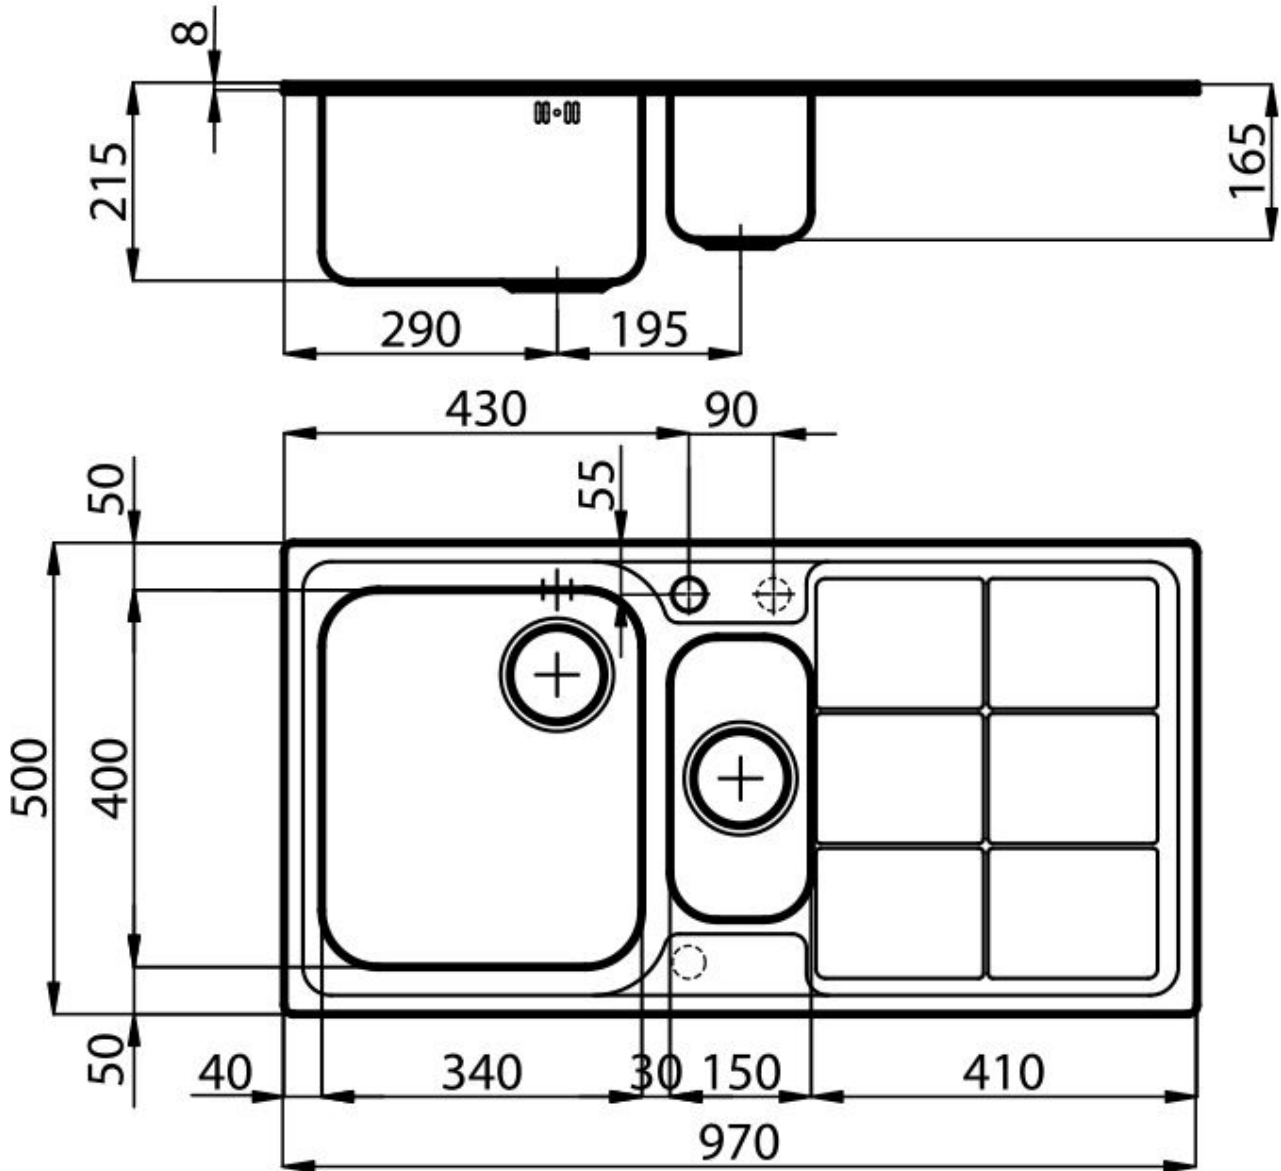

TECHNICAL DATA